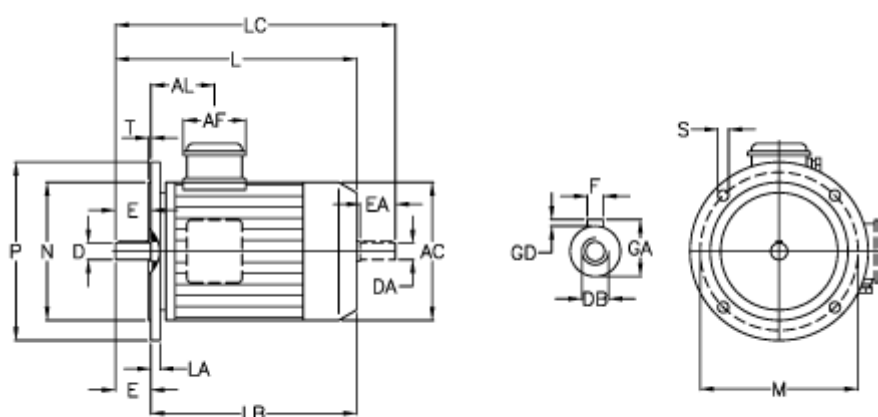

Article number: 252000550414

Description: ICME IE2 asynchronous motor THE 132S A4
5,5kW 1400 rpm 230/400 B5

Measures

| | | |
|----------|----------|----------|
| A/F = 84 | F = 8 | N = 130 |
| AC = 176 | GA = 27 | P = 200 |
| AL = 86 | GD = 8 | S = 11.5 |
| D = 24 | L = 302 | T = 3.5 |
| DA = 24 | LA = 12 | |
| DB = M8 | LB = 252 | |
| E = 50 | LC = 354 | |
| EA = 50 | M = 165 | |